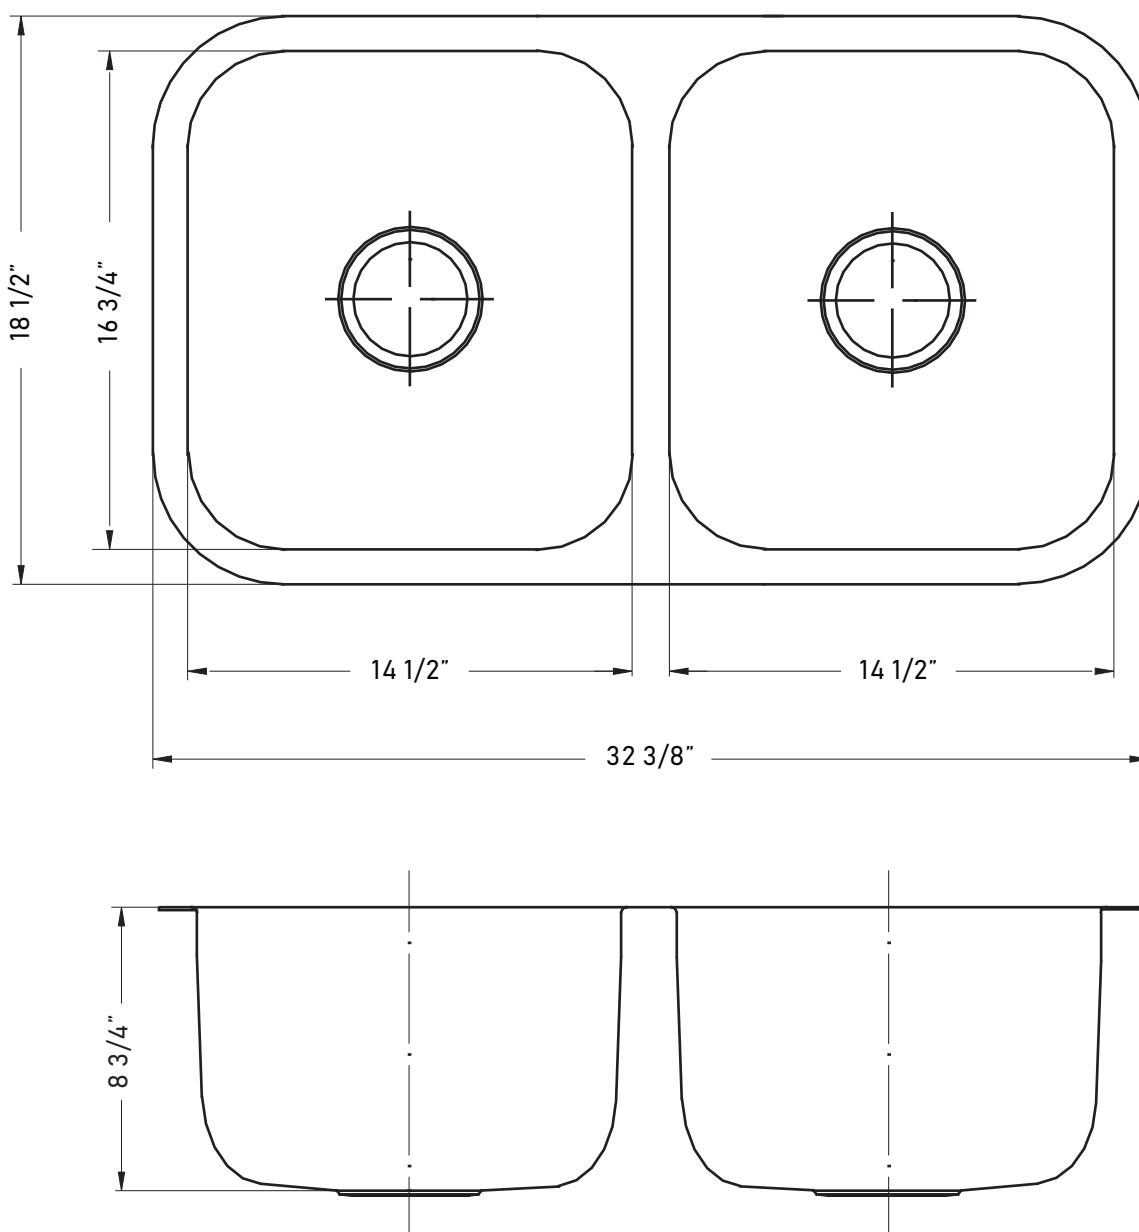

DIMENSIONS/TECHNICAL DATA

Undermount - Equal Double Bowl Stainless Steel Sinks - S651

ATTENTION! Dimensions may vary by up to $\frac{3}{8}$ ". It is highly recommended to pull all dimensions of actual model for installation and measuring purposes.